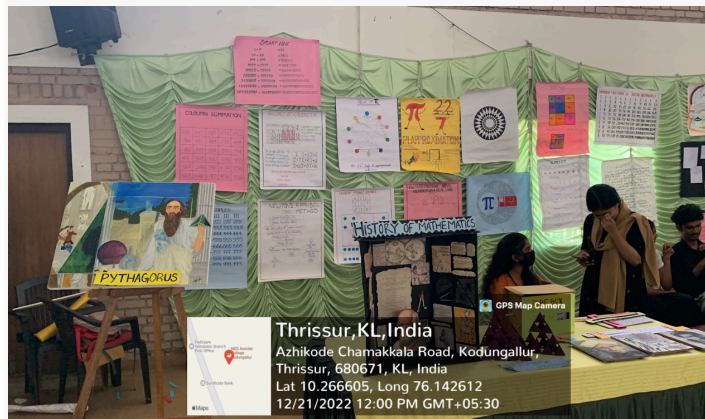

**MES ASMABI COLLEGE &
DEPARTMENT OF MATHEMATICS AND
STATISTICS**
PRESENTS

π rates

National Mathematics Day Celebration
PROGRAMMES

RUBIKS CUBE SOLVING
CHALLENGE

SUDOKO SOLVING

CHESS COMPETITION

SPINNING WHEEL

ESCAPE GHOST

INTERCOLLEGIATE QUIZ COMPETITION
EXHIBITION AND INTERESTING MATH RELATED FOOD STALL
A VIDEO PRESENTATION ABOUT MATHEMATICS IN NATURE
AND LIFE STORY OF RAMANUJAN

21 DECEMBER 2022

10AM TO 4PM

COLLEGE AUDITORIUM

Principal
Dr.A Biju

HOD
Nasreen A

Staff Co-ordinator
Keerthana SV

Students Co-ordinator
Nufaila Sulaiman