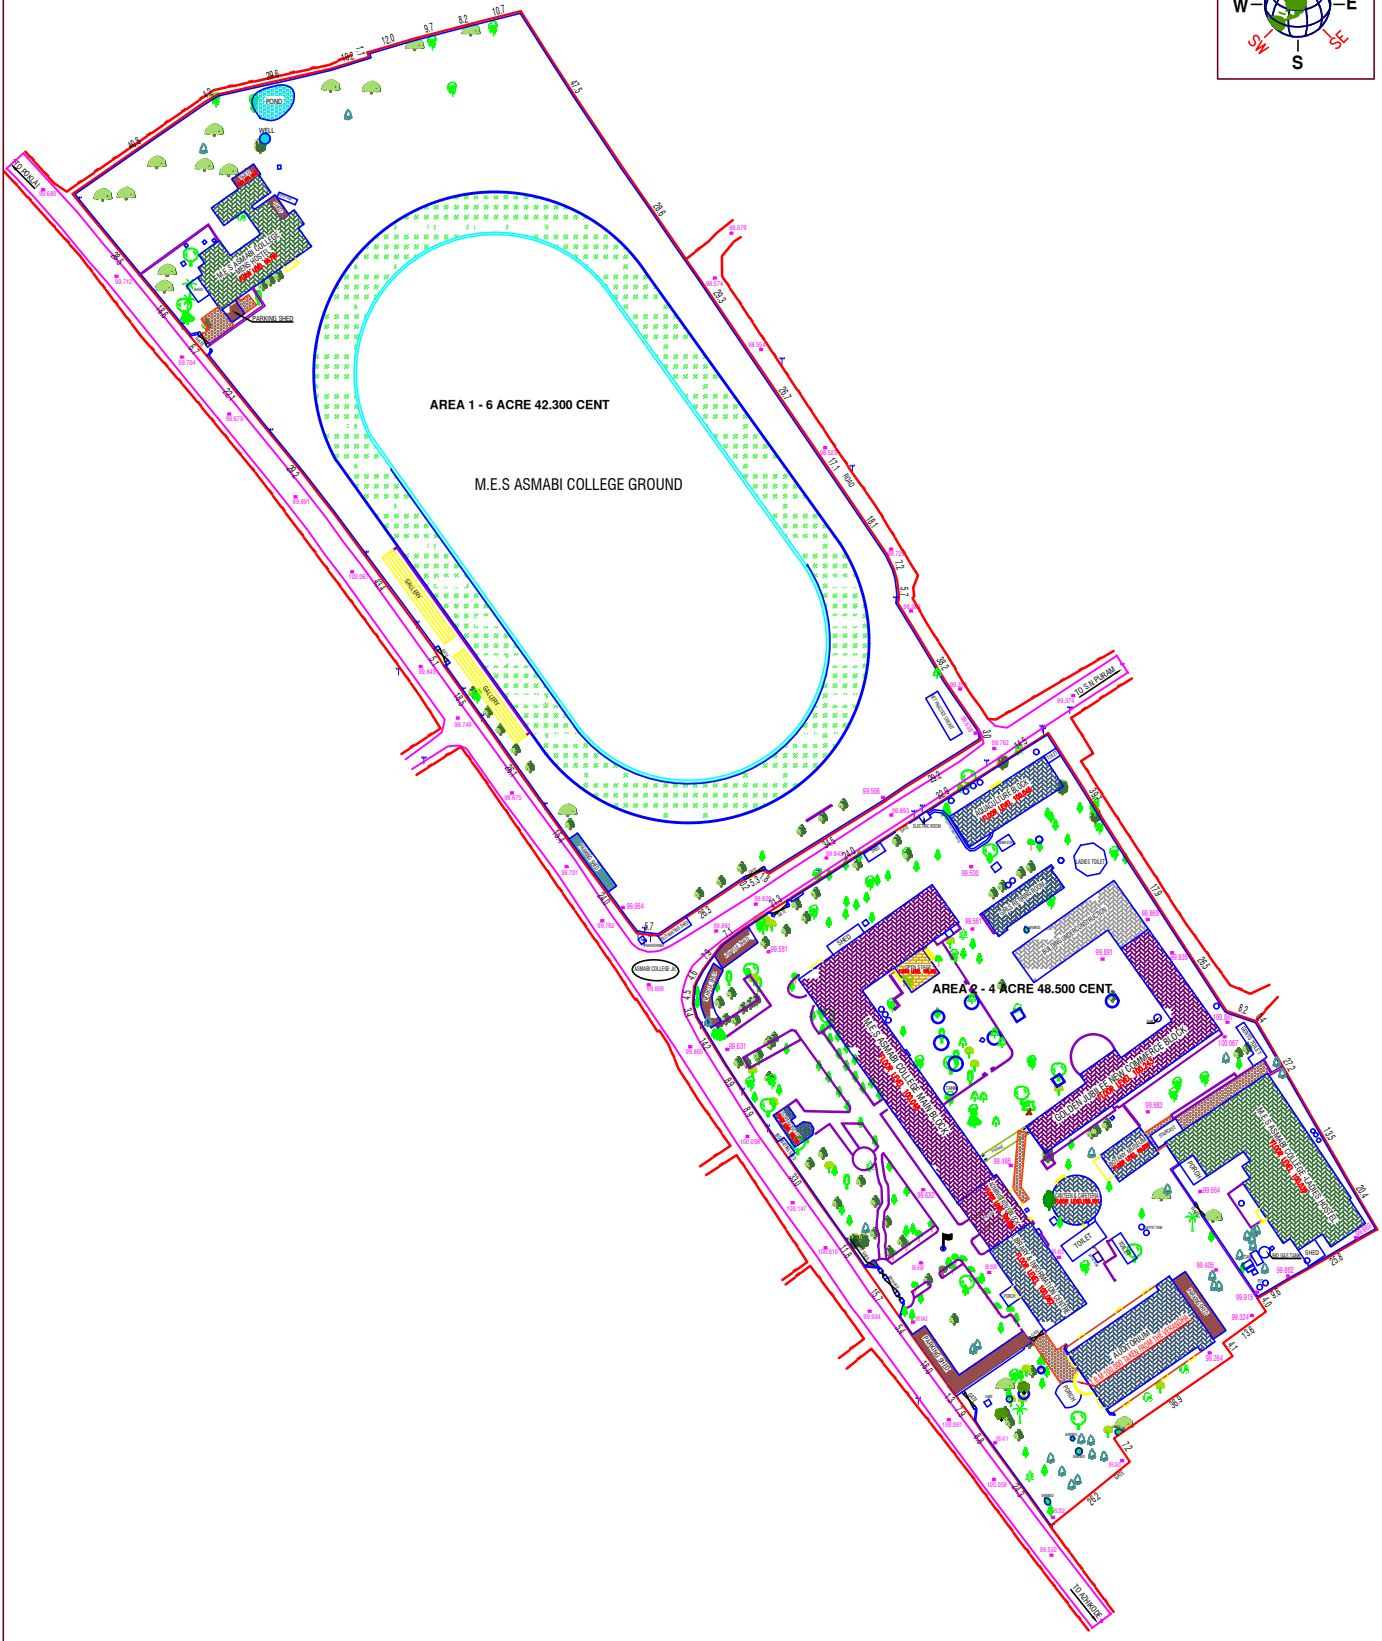

M.E.S ASMABI COLLEGE VEMBALLUR, KODUNGALLUR

TOPOGRAPHIC PLAN WITH GRID LEVELS		
AREA DETAILS:-		
AREA 1 - 6 ACRE 42.300 CENT		
AREA 2 - 4 ACRE 48.500 CENT		
TOTAL SURVEYED AREA		
10 ACRE 90.800 CENT		
DATE	FORMAT	SCALE
20.09.21		
FILE NO : GL/6770/2021		
ALL DIMENSIONS ARE IN METRE		

LEGEND		BANYAN TREE		SAPOTTA	
COCONUT TREE	PALM	EUCALYPTUS	BLACK BERRY	BLACK BERRY	
MANGO TREE	NEEM	ANJILI	GOOSE BERRY	GOOSE BERRY	
TEAK	AQUASIA	OTHER TREE	FLAG	FLAG	
JACK TREE	SILVER OAK	KUDAMPULI	ELECTRIC POST	ELECTRIC POST	
TAMARIND	ARECANUT	KANIKONNA	SPOT LEVEL	SPOT LEVEL	100.038
CASHEW TREE	GUAVA	MAHAGONY	GRID INTERVAL	GRID INTERVAL	10M X 10M

SURVEYED BY :-
D space architects
 Edison four five building
 Kodungallur
 Mobile: 9920884903

SITE LOCATION:-
 GPS CO-ORDINATE
 10°15'59.1"N 76°08'32.7"E

REMARKS:-

POSITION OF TREES ARE BOTTOM CENTRE OF SYMBOLS